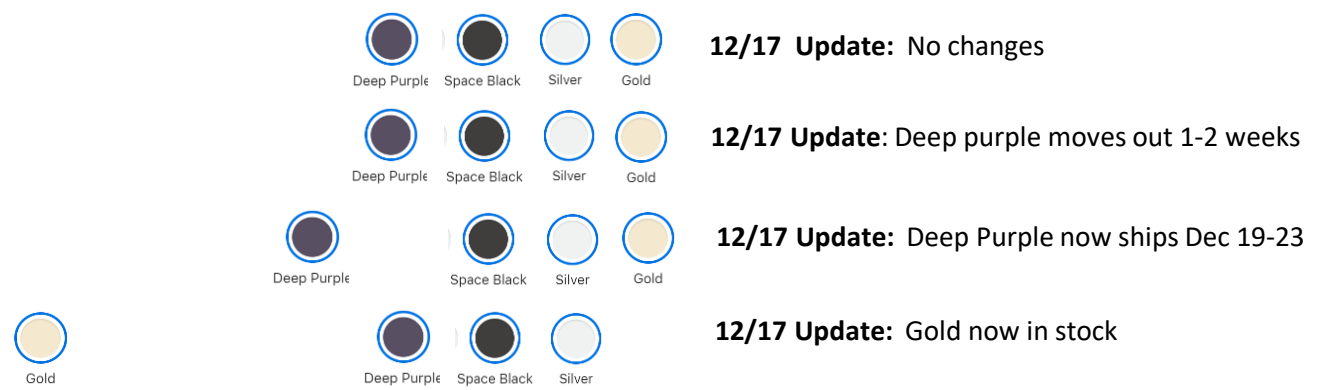

Ships by

- iPhone 14 Pro – 128GB
- iPhone 14 Pro – 256GB
- iPhone 14 Pro – 512GB
- iPhone 14 Pro – 1 TB